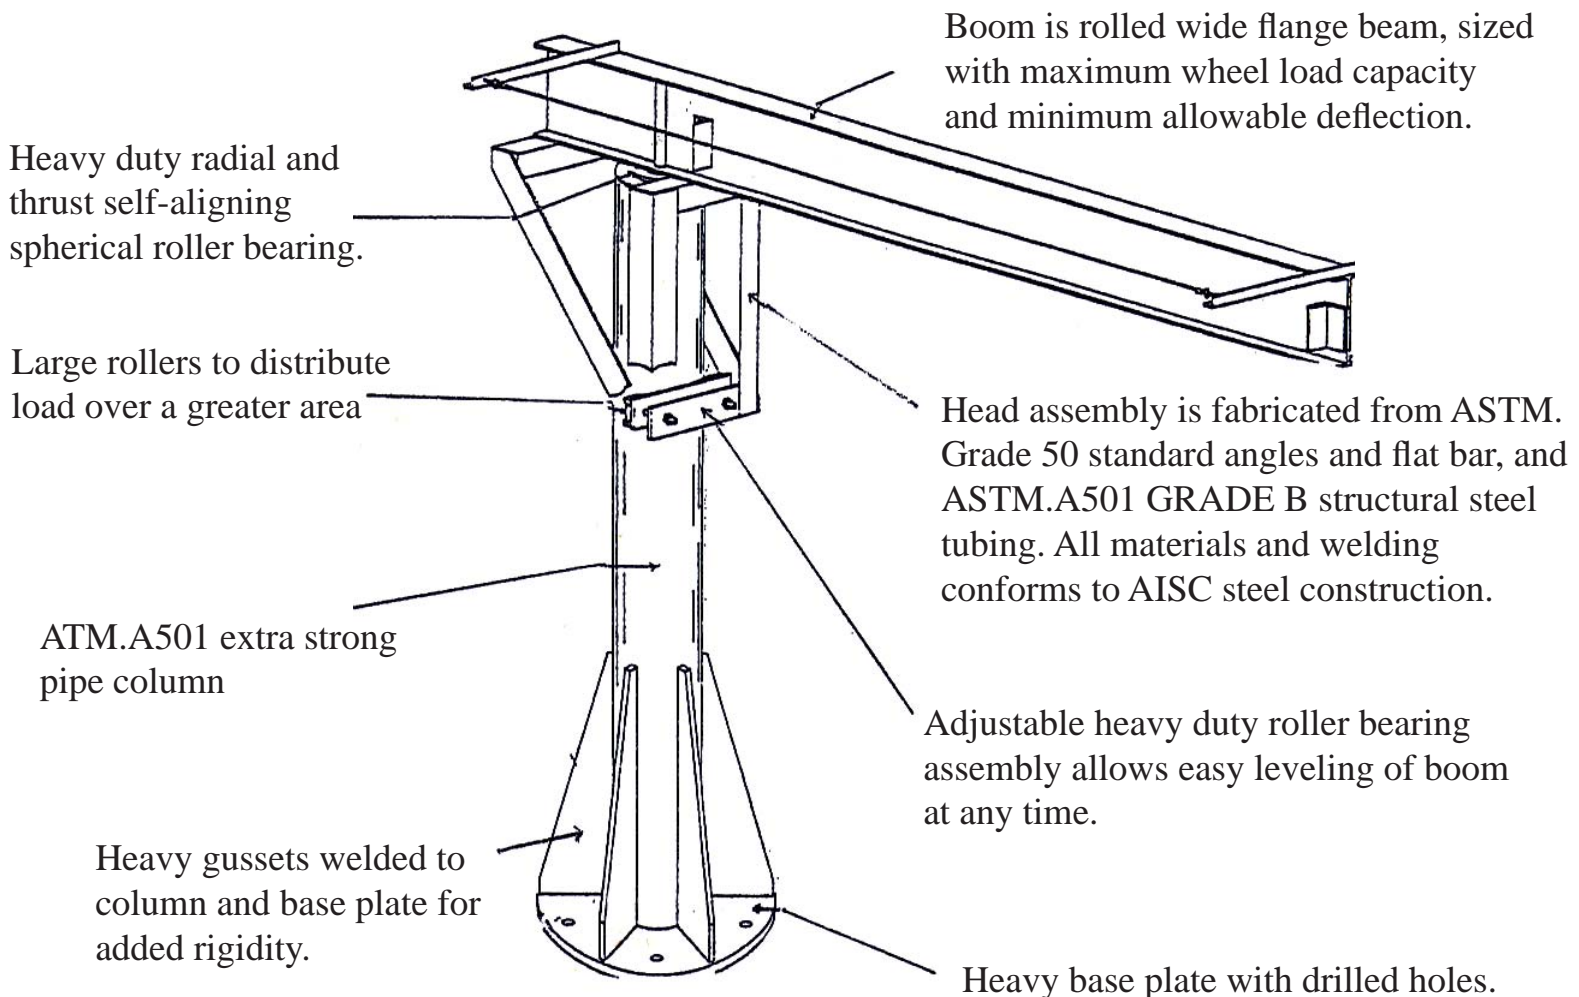

Jibs are built in our Wilsonville, Oregon facility. US CRANE & HOIST, INC. can manufacture to your exact needs. Call us for information on any additional specials needs.

Call Us Toll-FREE

1-800-777-7394